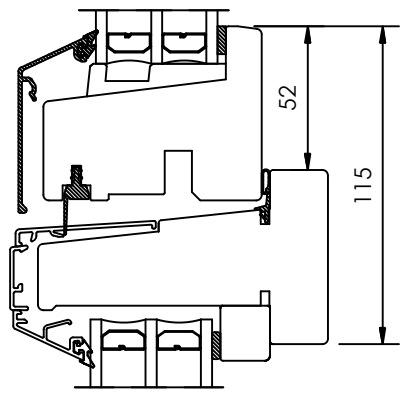

Rev	Description	Rev. by	Date
-----	-------------	---------	------

HORIZONTAL CS OPTION  
- Two horizontal sashes with middle post.

VERTICAL CS OPTION  
- Top glass in sash with vertical glide fittings and bottom glass in frame.

Designed by <b>SH</b>	Designed date <b>2016-11-21</b>	Product Category <b>Window Outward</b>	Processing Code
Approved by <b>JB</b>	Approved date <b>2017-02-01</b>	Product Type <b>Combination</b>	Material
		<b>Kombination, Vrid/Fast karm</b>	Tolerances unless otherwise specified <b>ISO 2768-1 m</b>
		<b>3-glas, alu</b>	Article Number
		<b>Combination, Top swing/Fixed</b>	View orientation 
		<b>3-glas, alu</b>	Scale <b>1:1</b>
			Revision <b>A</b>
			Drawing Number <b>61-37-C201</b>