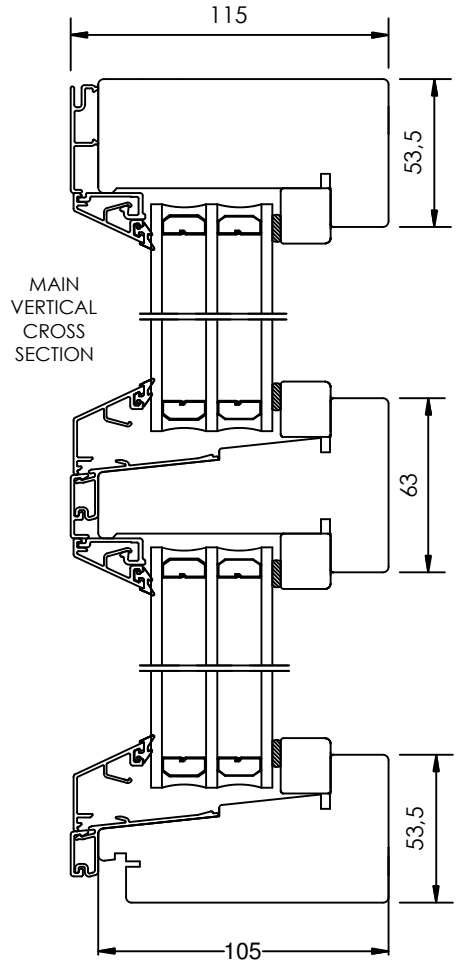

Rev	Description	Rev. by	Date
-----	-------------	---------	------

HORIZONTAL CS OPTION  
- Two horizontal sashes with middle post.

VERTICAL CS OPTION  
- Top glass in sash with vertical glide fittings and bottom glass in frame.

Designed by <b>SH</b>	Designed date <b>2016-11-21</b>	Product Category <b>Window Outward</b>	Processing Code
Approved by <b>JB</b>	Approved date <b>2017-02-01</b>	Product Type <b>Combination</b>	Material
		<b>Kombination, Vrid/Fast karm</b>	Tolerances unless otherwise specified <b>ISO 2768-1 m</b>
		<b>3-glas, alu</b>	Article Number
		<b>Combination, Top swing/Fixed</b>	View orientation 
		<b>3-glas, alu</b>	Scale <b>1:1</b>
			Revision <b>A</b>
			Drawing Number <b>61-37-C201</b>