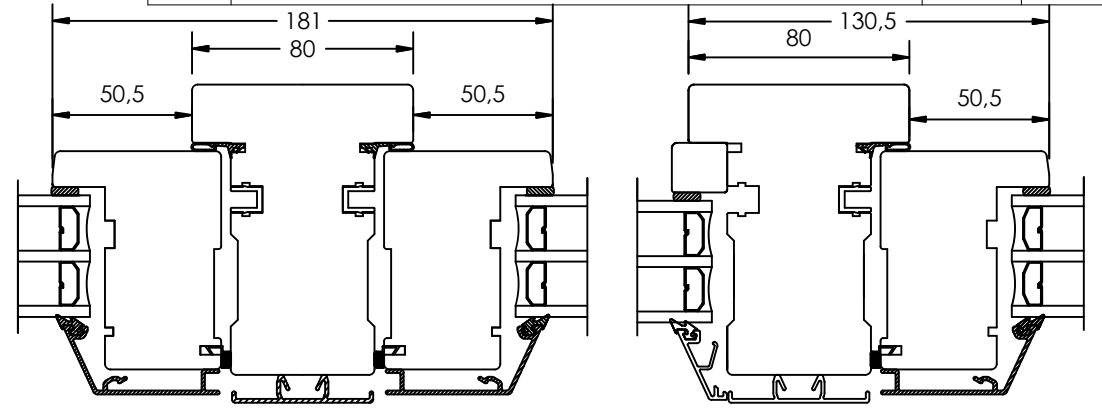

Rev	Description	Rev. by	Date
-----	-------------	---------	------

HORIZONTAL CS OPTION  
- Two horizontal sashes with middle post.

VERTICAL CS OPTION  
- Top glass in sash with vertical glide fittings and bottom glass in frame.

Designed by <b>SH</b>	Designed date <b>2016-11-21</b>	Product Category <b>Window Outward</b>	Processing Code
Approved by <b>JB</b>	Approved date <b>2017-02-01</b>	Product Type <b>Combination</b>	Material
		<b>Kombination, Vrid/Fast karm</b>	Tolerances unless otherwise specified <b>ISO 2768-1 m</b>
		<b>3-glas, alu</b>	Article Number
		<b>Combination, Top swing/Fixed</b>	View orientation 
		<b>3-glas, alu</b>	Scale <b>1:1</b>
			Revision <b>A</b>
			Drawing Number <b>61-37-C201</b>