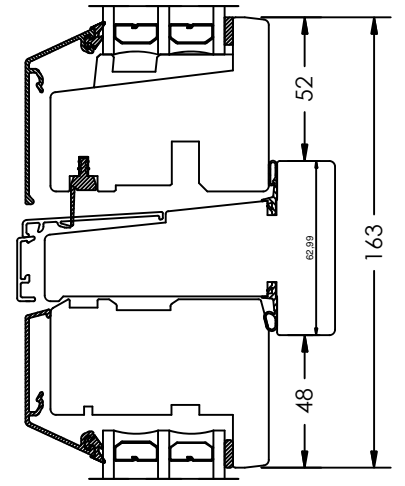

Rev	Description	Rev. by	Date
-----	-------------	---------	------

HORIZONTAL CS OPTION  
- Two horizontal sashes with middle post.

VERTICAL CS OPTION  
- Top glass in sash with vertical glide fittings and bottom glass in frame.

Designed by <b>SH</b>	Designed date <b>2016-11-21</b>	Product Category <b>Window Outward</b>	Processing Code
Approved by <b>JB</b>	Approved date <b>2017-02-01</b>	Product Type <b>Combination</b>	Material
		<b>Kombination, Vrid/Fast karm</b>	Tolerances unless otherwise specified <b>ISO 2768-1 m</b>
		<b>3-glas, alu</b>	Article Number
		<b>Combination, Top swing/Fixed</b>	View orientation 
		<b>3-glas, alu</b>	Scale <b>1:1</b>
			Revision <b>A</b>
			Drawing Number <b>61-37-C201</b>