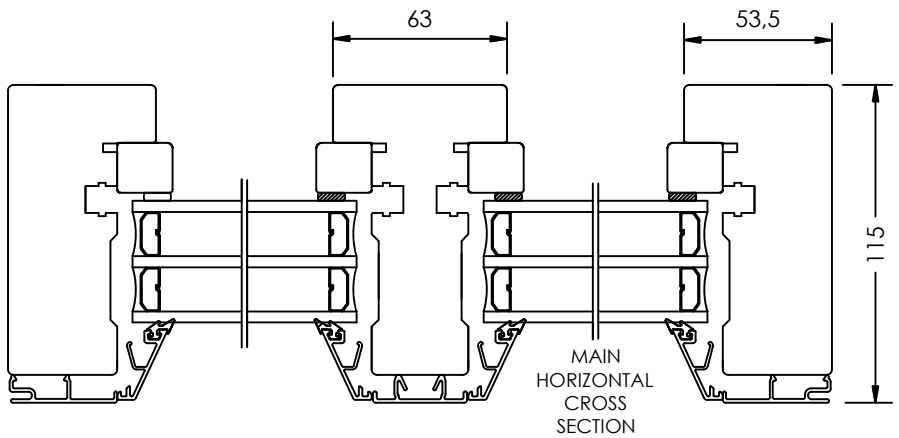

Rev	Description	Rev. by	Date
-----	-------------	---------	------

HORIZONTAL CS OPTION  
- Two horizontal sashes with middle post.

VERTICAL CS OPTION  
- Top glass in sash with vertical glide fittings and bottom glass in frame.

Designed by <b>SH</b>	Designed date <b>2016-11-21</b>	Product Category <b>Window Outward</b>	Processing Code
Approved by <b>JB</b>	Approved date <b>2017-02-01</b>	Product Type <b>Combination</b>	Material
		<b>Kombination, Vrid/Fast karm</b>	Tolerances unless otherwise specified <b>ISO 2768-1 m</b>
		<b>3-glas, alu</b>	Article Number
		<b>Combination, Top swing/Fixed</b>	View orientation 
		<b>3-glas, alu</b>	Scale <b>1:1</b>
			Revision <b>A</b>
			Drawing Number <b>61-37-C201</b>