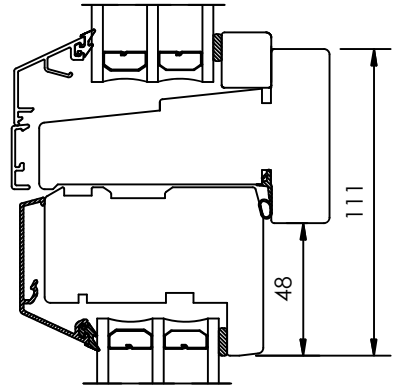

Rev	Description	Rev. by	Date
-----	-------------	---------	------

HORIZONTAL CS OPTION  
- Two horizontal sashes with middle post.

VERTICAL CS OPTION  
- Top glass in sash with vertical glide fittings and bottom glass in frame.

Designed by <b>SH</b>	Designed date <b>2016-11-21</b>	Product Category <b>Window Outward</b>	Processing Code
Approved by <b>JB</b>	Approved date <b>2017-02-01</b>	Product Type <b>Combination</b>	Material
		<b>Kombination, Vrid/Fast karm</b>	Tolerances unless otherwise specified <b>ISO 2768-1 m</b>
		<b>3-glas, alu</b>	Article Number
		<b>Combination, Top swing/Fixed</b>	View orientation 
		<b>3-glas, alu</b>	Scale <b>1:1</b>
			Revision <b>A</b>
			Drawing Number <b>61-37-C201</b>