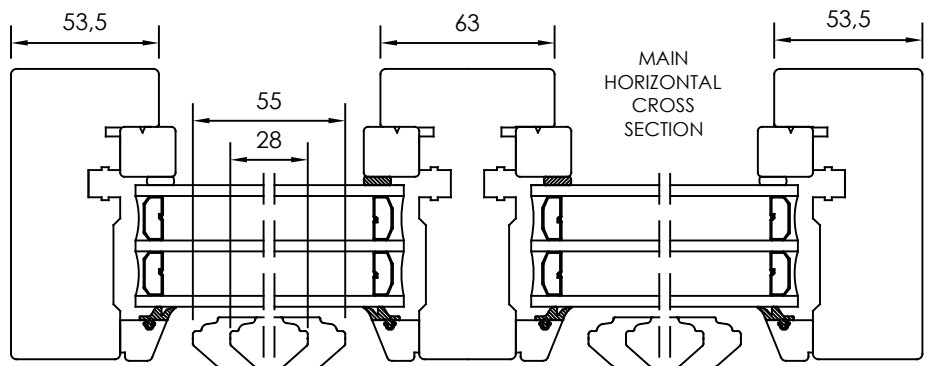

We reserve all rights in this document and in the information contained therein. Reproduction, use or disclosure to third parties without express authority is strictly forbidden. INWIDO

HORIZONTAL CS OPTION
- One glass in sash with vertical glide fittings and one glass in frame.

HORIZONTAL CS OPTION
- Two horizontal sashes with middle post.

VERTICAL CS OPTION
- Top and bottom glass in sash with vertical glide fittings and a middle post inbetween.

VERTICAL CS OPTION
- Top glass in sash with vertical glide fittings and bottom glass in frame.

VERTICAL CS OPTION
- Top glass in fixed frame and bottom glass in sash with vertical glide fittings and a middle post inbetween.

Product Category		Product Platform	
Window Outward		61 Utåtgående	
Product Type			
Combination			
Designed by	Designed date	Approved by	Approved date
JB	2023-05-31	JB	2023-11-30
Processing Code		Material	
		Tolerances unless otherwise specified	
		View orientation	
		Scale	
Article Number		Revision	
Drawing Number			
61-37-C021		A	