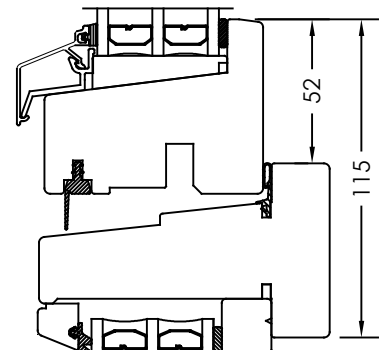

We reserve all rights in this document and in the information contained therein. Reproduction, use or disclosure to third parties without express authority is strictly forbidden. INWIDO

HORIZONTAL CS OPTION
- One glass in sash with vertical glide fittings and one glass in frame.

HORIZONTAL CS OPTION
- Two horizontal sashes with middle post.

VERTICAL CS OPTION
- Top and bottom glass in sash with vertical glide fittings and a middle post inbetween.

VERTICAL CS OPTION
- Top glass in sash with vertical glide fittings and bottom glass in frame.

VERTICAL CS OPTION
- Top glass in fixed frame and bottom glass in sash with vertical glide fittings and a middle post inbetween.

Product Category		Product Platform	
Window Outward		61 Utåtgående	
Product Type			
Combination			
Designed by	Designed date	Approved by	Approved date
JB	2023-05-31	JB	2023-11-30
Processing Code		Material	
		Tolerances unless otherwise specified	
		View orientation	
		Scale	
Article Number		Revision	
Drawing Number			
61-37-C021		A	