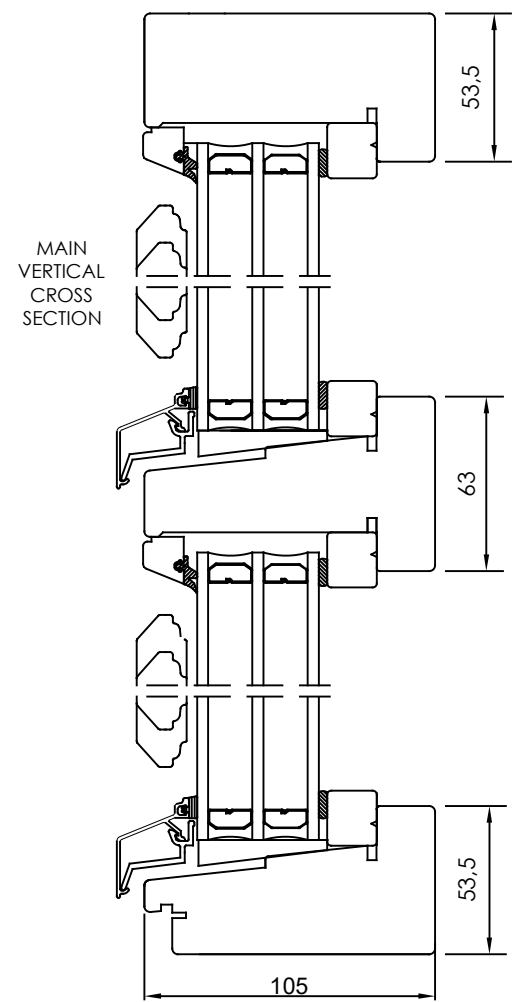

We reserve all rights in this document and in the information contained therein. Reproduction, use or disclosure to third parties without express authority is strictly forbidden. INWIDO

HORIZONTAL CS OPTION
- One glass in sash with vertical glide fittings and one glass in frame.

HORIZONTAL CS OPTION
- Two horizontal sashes with middle post.

VERTICAL CS OPTION
- Top and bottom glass in sash with vertical glide fittings and a middle post inbetween.

VERTICAL CS OPTION
- Top glass in sash with vertical glide fittings and bottom glass in frame.

VERTICAL CS OPTION
- Top glass in fixed frame and bottom glass in sash with vertical glide fittings and a middle post inbetween.

Product Category		Product Platform	
Window Outward		61 Utåtgående	
Product Type			
Combination			
Designed by	Designed date	Approved by	Approved date
JB	2023-05-31	JB	2023-11-30
Processing Code		Material	
		Tolerances unless otherwise specified	
		View orientation	
		Scale	
Article Number		Revision	
Drawing Number			
61-37-C021		A	