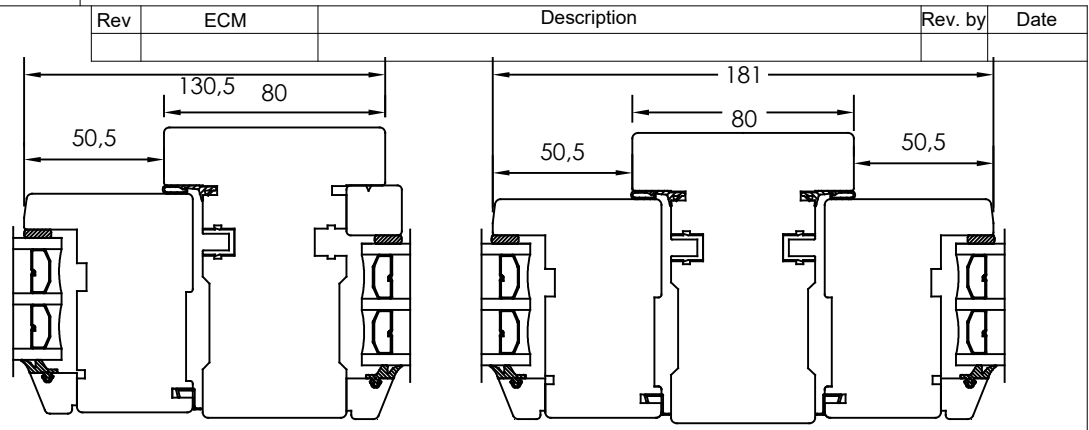

We reserve all rights in this document and in the information contained therein. Reproduction, use or disclosure to third parties without express authority is strictly forbidden. INWIDO

HORIZONTAL CS OPTION
- One glass in sash with vertical glide fittings and one glass in frame.

HORIZONTAL CS OPTION
- Two horizontal sashes with middle post.

VERTICAL CS OPTION
- Top and bottom glass in sash with vertical glide fittings and a middle post inbetween.

VERTICAL CS OPTION
- Top glass in sash with vertical glide fittings and bottom glass in frame.

VERTICAL CS OPTION
- Top glass in fixed frame and bottom glass in sash with vertical glide fittings and a middle post inbetween.

Product Category		Product Platform	
Window Outward		61 Utåtgående	
Product Type			
Combination			
Designed by	Designed date	Approved by	Approved date
JB	2023-05-31	JB	2023-11-30
Processing Code		Material	
		Tolerances unless otherwise specified	
		View orientation	
		Scale	
Article Number		Revision	
Drawing Number			
61-37-C021		A	