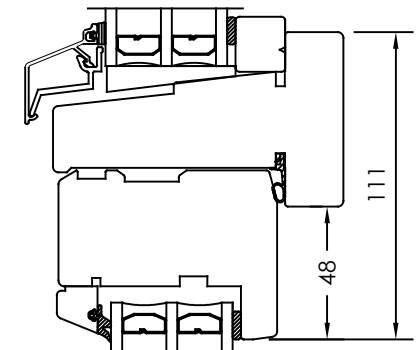

We reserve all rights in this document and in the information contained therein. Reproduction, use or disclosure to third parties without express authority is strictly forbidden. INWIDO

HORIZONTAL CS OPTION
- One glass in sash with vertical glide fittings and one glass in frame.

HORIZONTAL CS OPTION
- Two horizontal sashes with middle post.

VERTICAL CS OPTION
- Top and bottom glass in sash with vertical glide fittings and a middle post inbetween.

VERTICAL CS OPTION
- Top glass in sash with vertical glide fittings and bottom glass in frame.

VERTICAL CS OPTION
- Top glass in fixed frame and bottom glass in sash with vertical glide fittings and a middle post inbetween.

Product Category		Product Platform	
Window Outward		61 Utåtgående	
Product Type			
Combination			
Designed by	Designed date	Approved by	Approved date
JB	2023-05-31	JB	2023-11-30
Processing Code		Material	
		Tolerances unless otherwise specified	
		View orientation	
		Scale	
Article Number		Revision	
Drawing Number			
61-37-C021		A	