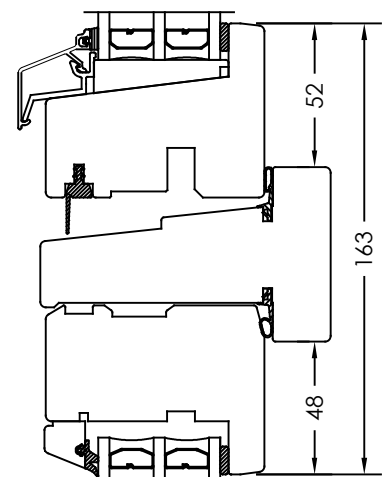

We reserve all rights in this document and in the information contained therein. Reproduction, use or disclosure to third parties without express authority is strictly forbidden. INWIDO

HORIZONTAL CS OPTION
- One glass in sash with vertical glide fittings and one glass in frame.

HORIZONTAL CS OPTION
- Two horizontal sashes with middle post.

VERTICAL CS OPTION
- Top and bottom glass in sash with vertical glide fittings and a middle post inbetween.

VERTICAL CS OPTION
- Top glass in sash with vertical glide fittings and bottom glass in frame.

VERTICAL CS OPTION
- Top glass in fixed frame and bottom glass in sash with vertical glide fittings and a middle post inbetween.

Product Category		Product Platform	
Window Outward		61 Utåtgående	
Product Type			
Combination			
Designed by	Designed date	Approved by	Approved date
JB	2023-05-31	JB	2023-11-30
Processing Code		Material	
		Tolerances unless otherwise specified	
		View orientation	
		Scale	
Article Number		Revision	
Drawing Number			
61-37-C021		A	